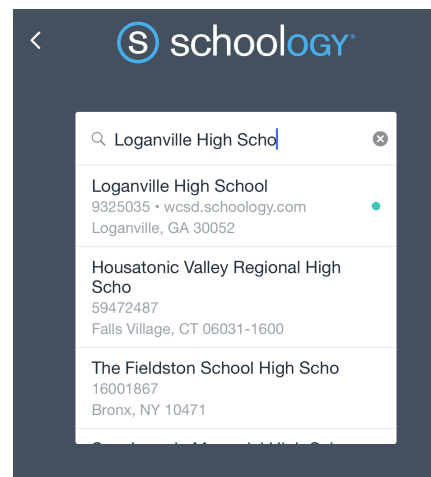

Schoology App Login

1.) To login into updated Schoology app, tap the “Find your school or domain” box on home page.

2.) Type **Loganville High School** into the text box, the field will auto populate the results. Tap on **Loganville High School**.